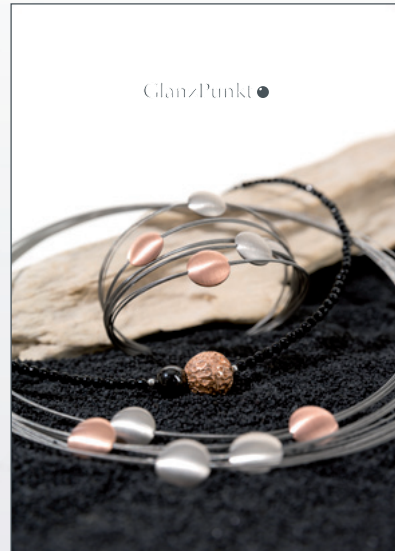

GlanzPunkt ●

GlanzPunkt ●

Price list for
main catalogue and
catalogue 06/17

Selling prices
incl. of VAT in €

A

AB 36-45/02	Caoutchuc 2mm 925 Bajonet Clasp,38,40,43.45cm, 14,96/15,75/16,54/17,72inch	20,00
AB 50-80/02	Caoutchuc 2mm 925 Bajonet Clasp,50,60,70,80cm, 19,69/23,62/27,56/31,50 inch	21,00
AB 36-45/03	Caoutchuc 3mm 925 Bajonet Clasp,38,40,43.45cm, 14,96/15,75/16,54/17,72inch	25,00
AB 50-80/03	Caoutchuc 3mm 925 Bajonet Clasp,50,60,70,80cm, 19,69/23,62/27,56/31,50 inch	26,00
AC 36-45/02	Caoutchuc 2mm 925 Clip Lock,38,40,43.45cm, 14,96/15,75/16,54/17,72inch	28,00
AC 50-60/02	Caoutchuc 2mm 925 Clip Lock,50,60,70,80cm, 19,69/23,62/27,56/31,50 inch	29,00
AK 36-45/02	Caoutchuc 2mm 925 Carabine Clasp,38,40,42.45cm, 14,96/15,75/16,54/17,72inch	15,00
AK 50-80/02	Caoutchuc 2mm 925 Carabine Clasp,50,60,70,80cm, 19,69/23,62/27,56/31,50 inch	16,00
AK 36-45/03	Caoutchuc 3mm 925 Carabine Clasp,38,40,42.45cm, 14,96/15,75/16,54/17,72inch	17,00
AK 50-80/03	Caoutchuc 3mm 925 Carabine Clasp,50,60,70,80cm, 19,69/23,62/27,56/31,50 inch	18,00
AMB 01	Bracelet 3mm,925,+ Ruthenium, 18,5cm/7,3 inch	59,50
AMG 01	Bracelet 3mm,925,Micronplating Yellow, 18,5cm/7,3inch	69,50
AMR 01	Bracelet 3mm,925,Micronplating Rose, 18,5cm/7,3inch	69,50
AMR 02	Bracelet 3mm,925,+partly Diamantcut, 18,5cm/7,3inch	65,00
AMR 03	Bracelet 3mm,925,+ Ruthenium, CZ, 18,5cm/7,3inch	77,00
AMS 01	Bracelet 3mm, Silver 925, 18,5cm/7,3inch	45,00